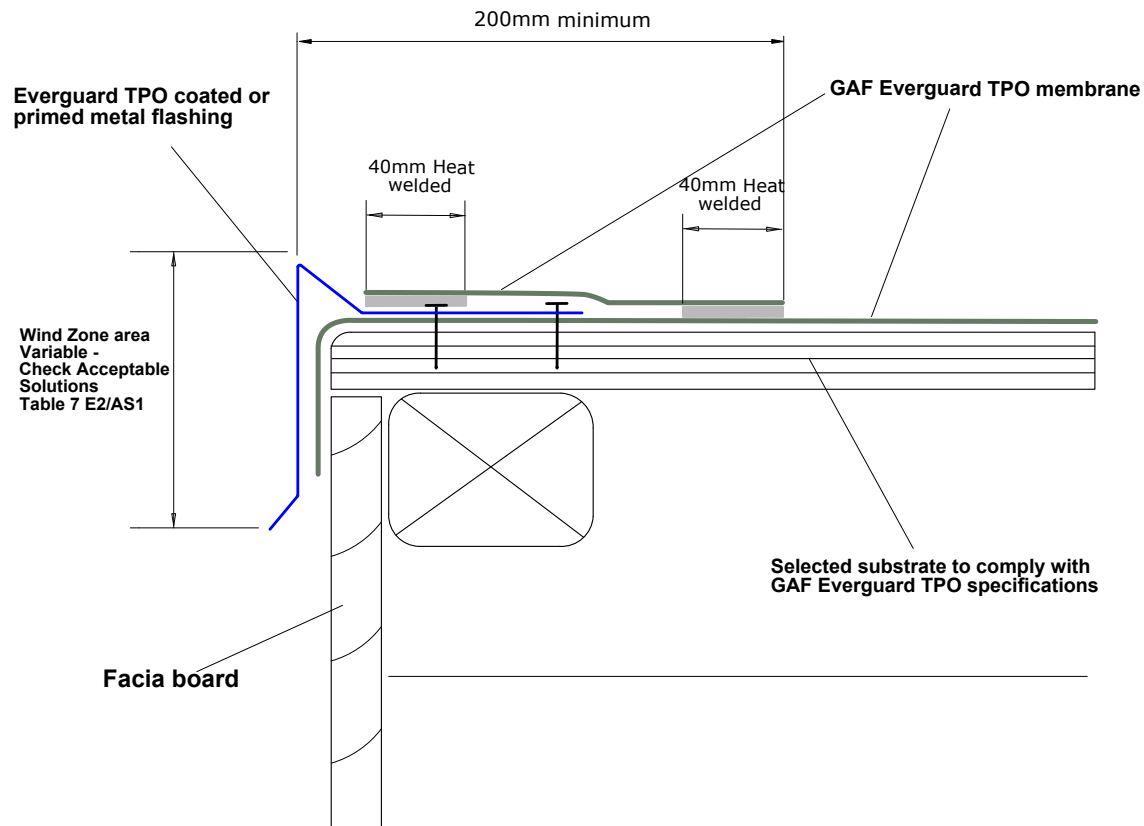

Metal flashing secured with countersunk stainless screws

BARGE FLASHING ALTERNATIVE

Scale: N.T.S.