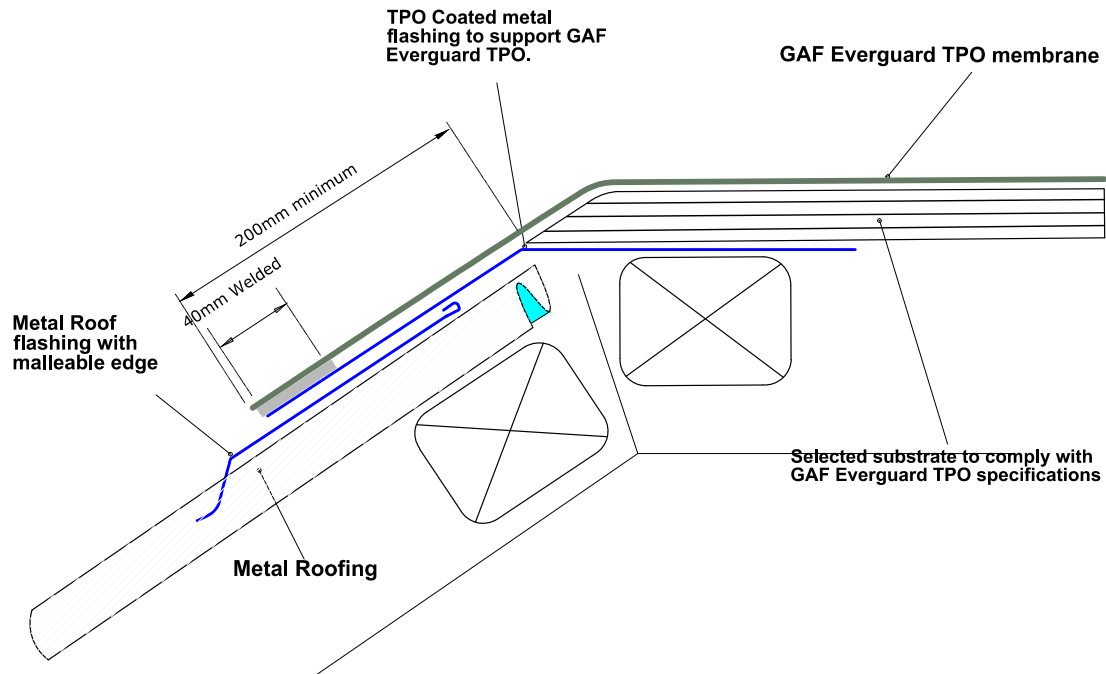

Seal cut edges of Everguard TPO membrane

METAL ROOF TRANSITION

Scale: N.T.S.