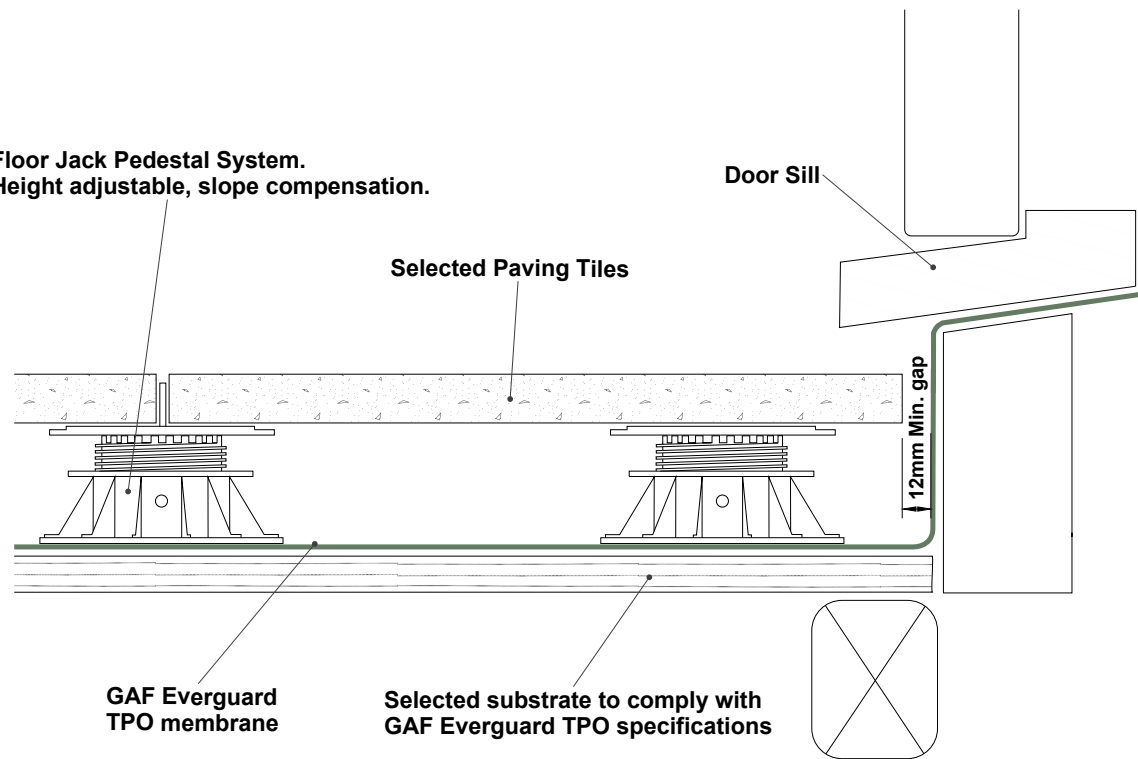

Floor Jack Pedestal System.
Height adjustable, slope compensation.

Door Sill

Selected Paving Tiles

GAF Everguard
TPO membrane

Selected substrate to comply with
GAF Everguard TPO specifications

12mm Min. gap

Floor Jack Pedestal

**Floor Jack Pedestal
slope compensation.**

**Floor Jack Pedestal
Height Extension.**

FLOOR JACK PEDESTAL - DOOR SILL

Scale: N.T.S.