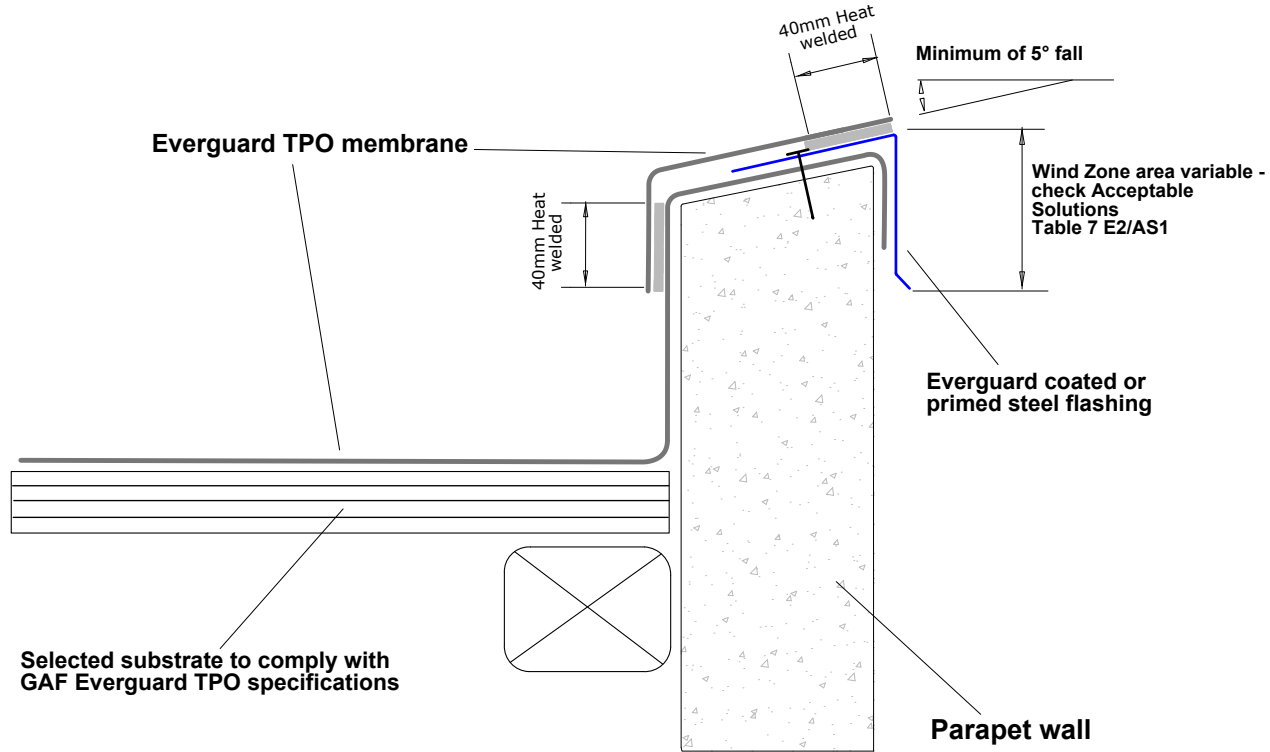

GAF Everguard TPO to be laid with adhesive to substrate and parapet.

PARAPET WALL ALTERNATIVE

Scale: N.T.S.