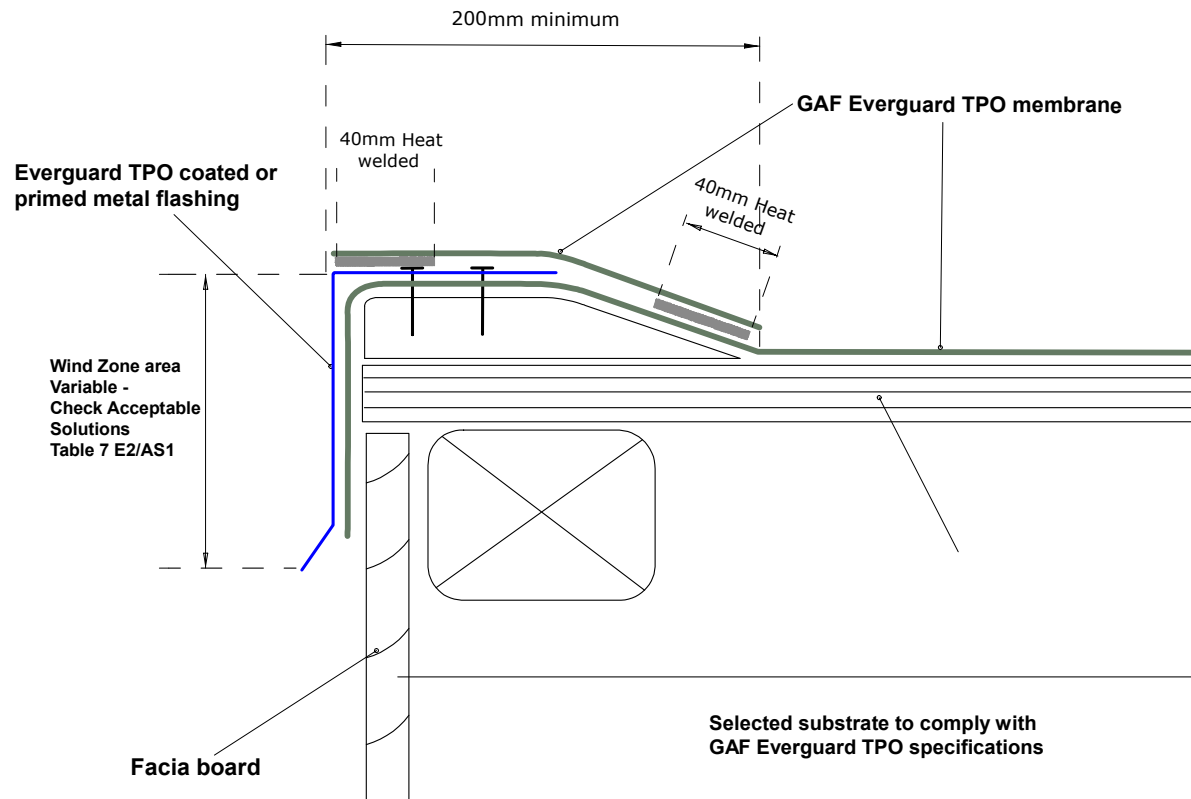

Metal flashing secured with stainless countersunk screws

## BARGE FLASHING SYSTEM

Scale: N.T.S.