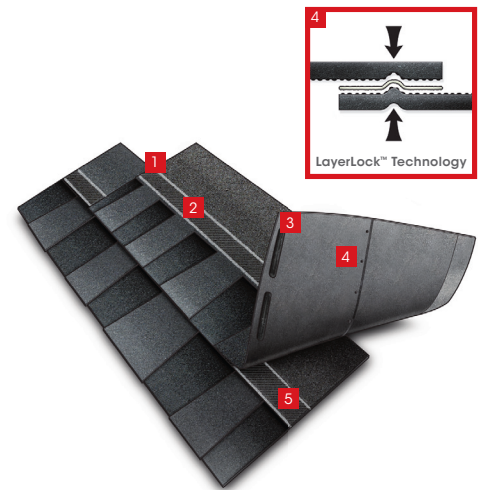

* See reverse for details

We protect what matters most™

GAF

Timberline HDZ® Shingles

Benefits:

- **LayerLock™ Technology** mechanically fuses the common bond between overlapping shingle layers.
- The added strength at the common bond powers the **StrikeZone™** — The industry's widest nailing area.
- **Up to 99.9% nailing accuracy** — The StrikeZone™ nailing area is so easy to hit that a roofer placed 999 out of 1,000 nails correctly in our test.³
- **Up to 30% faster nail fastening** thanks to the industry's largest nail zone.³
- **Dura Grip™ sealant** pairs with the smooth microgranule surface of the StrikeZone™ nailing area for fast tack. Then, an asphalt-to-asphalt monolithic bond cures for durability, strength, and exceptional wind uplift performance.
- **WindProven™ Limited Wind Warranty²** — When installed with the required combination of GAF Accessories, Timberline HDZ® Shingles are eligible for an industry first: a wind warranty with no maximum wind speed limitation.
- **25-year StainGuard Plus™ Algae Protection Limited Warranty** against blue-green algae discoloration.¹ Proprietary GAF Time-Release Algae-Fighting Technology helps protect shingles from unsightly stains.

Installation:

The StrikeZone™ Nailing Area

The industry's largest nailing area for up to 99.9% nail placement accuracy.³

LayerLock™ Technology

Proprietary technology mechanically fuses the common bond between overlapping shingle layers.