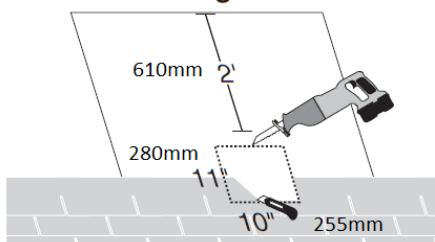

RT65

Figure 1

Figure 2

Figure 3

Figure 4

RT-65 box vent installation:

1 RT-65 box vent per 23.2 square meters of ceiling roof area.

www.gafroofing.co.nz | 0800 423355