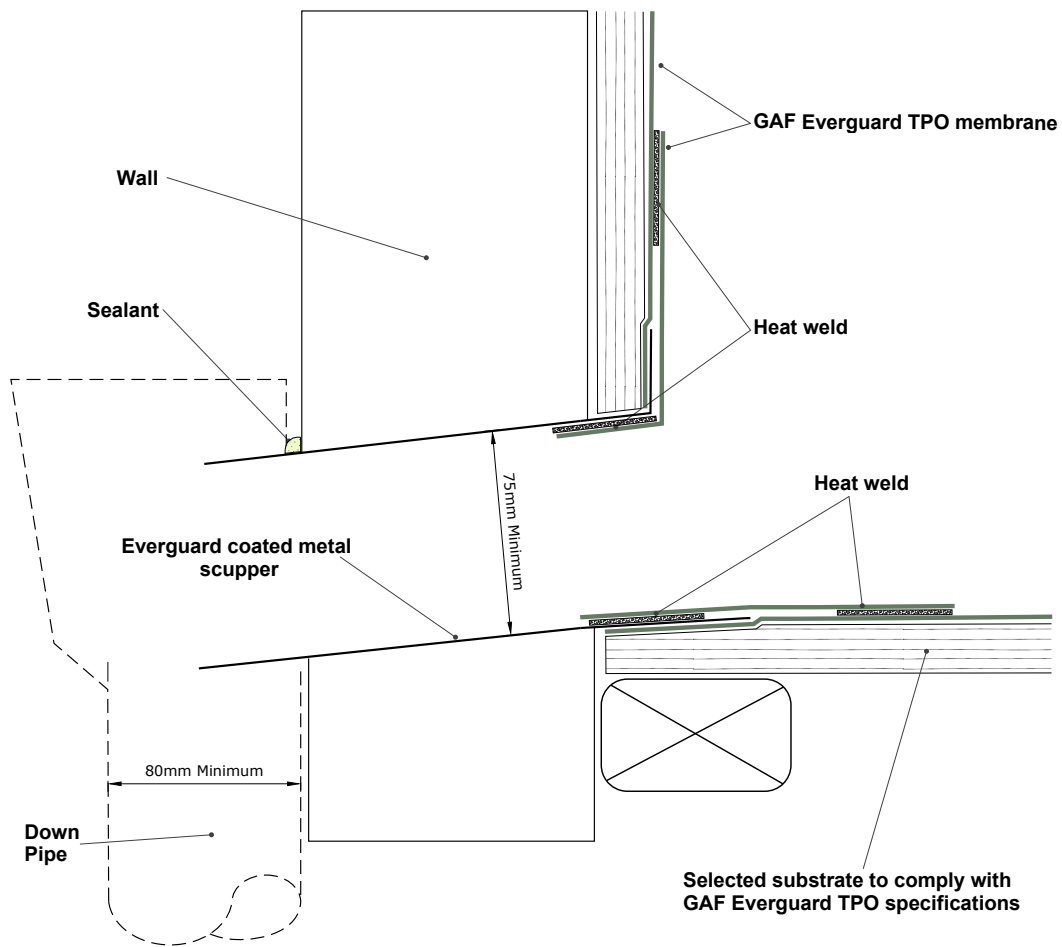

CONSTRUCTION DETAILS FOR 'GAF TPO SINGLE-PLY ROOFING SYSTEM'

Seal cut edges of Everguard TPO membrane

	DRAWING: COATED METAL SCRUPPER	DATE: 10 JUNE 2014	DETAIL: 507	
	DETAILS FOR: EVERGUARD TPO ROOFING	SCALE: N/A		