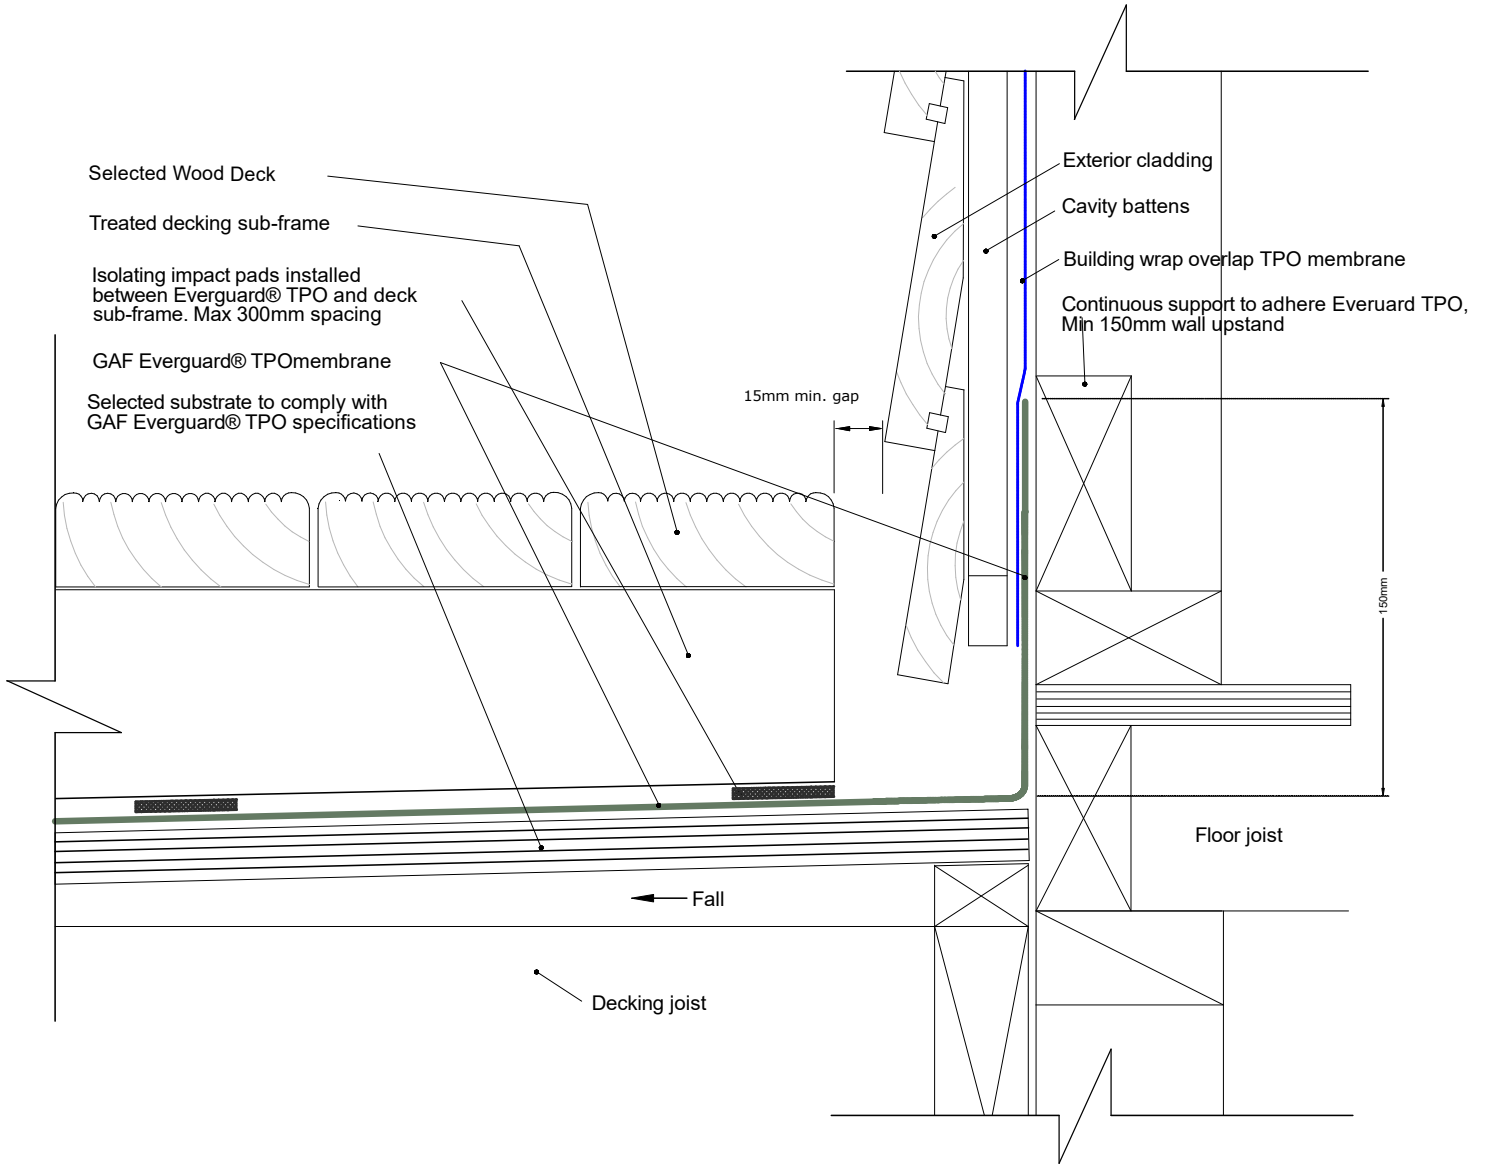

CONSTRUCTION DETAILS FOR 'GAF TPO SINGLE-PLY ROOFING SYSTEM'

	DRAWING: FLOATING TIMBER RAFTER - WALL	DATE: 9 FEB 2021	DETAIL: 606	
	DETAILS FOR: EVERGUARD TPO ROOFING	SCALE: N/A		