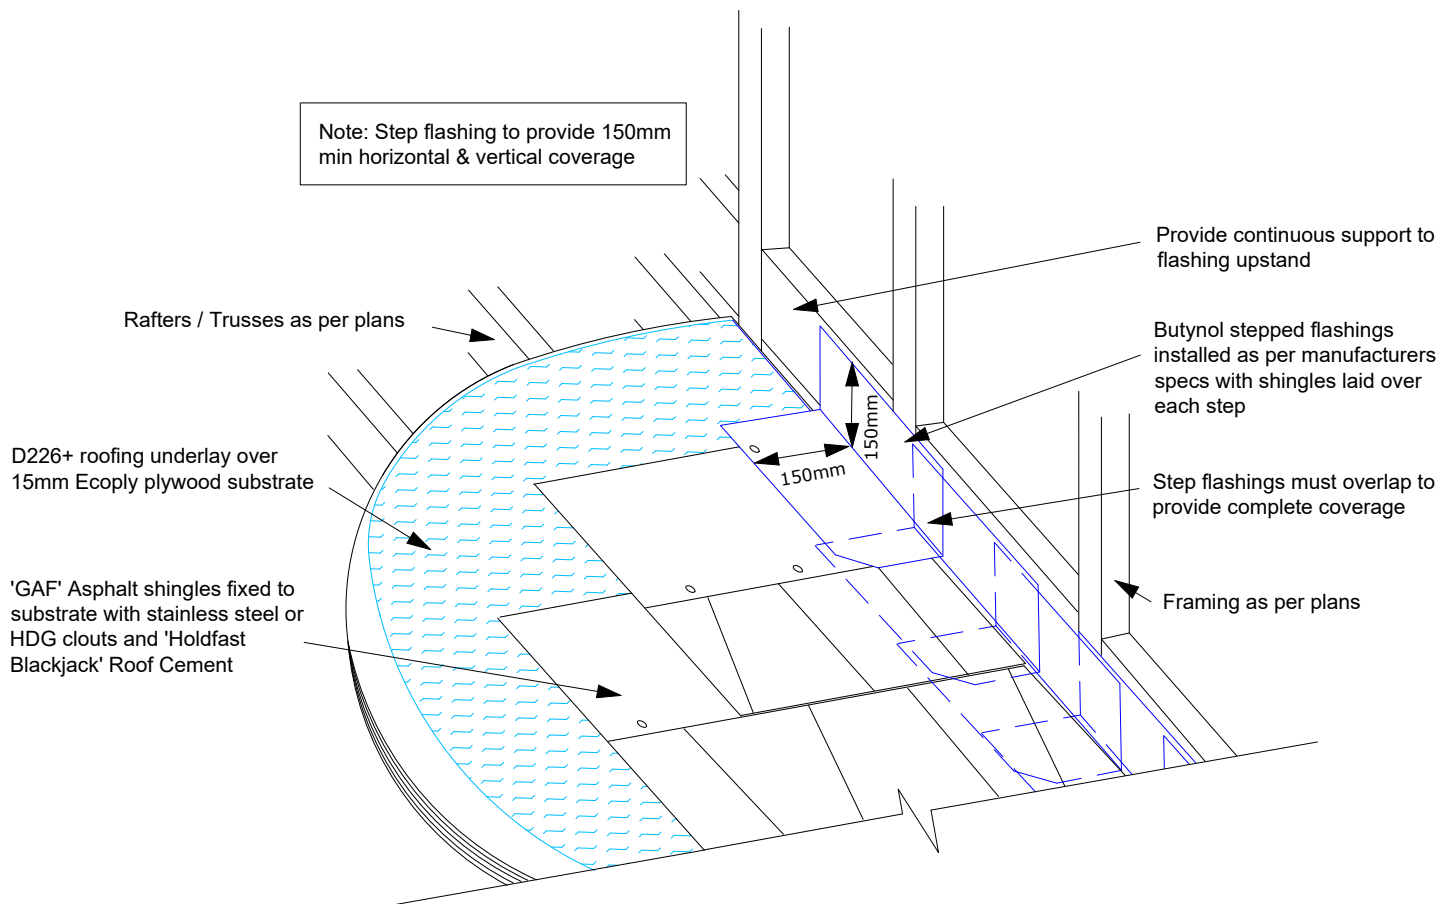

CONSTRUCTION DETAILS FOR 'GAF ASPHALT SHINGLE ROOFING SYSTEM'

	DRAWING: STEP FLASHING DETAIL	DATE: 24 JUNE 2018	DETAIL: 12	
	DETAILS FOR: ASPHALT SHINGLE ROOFING	SCALE: N/A		