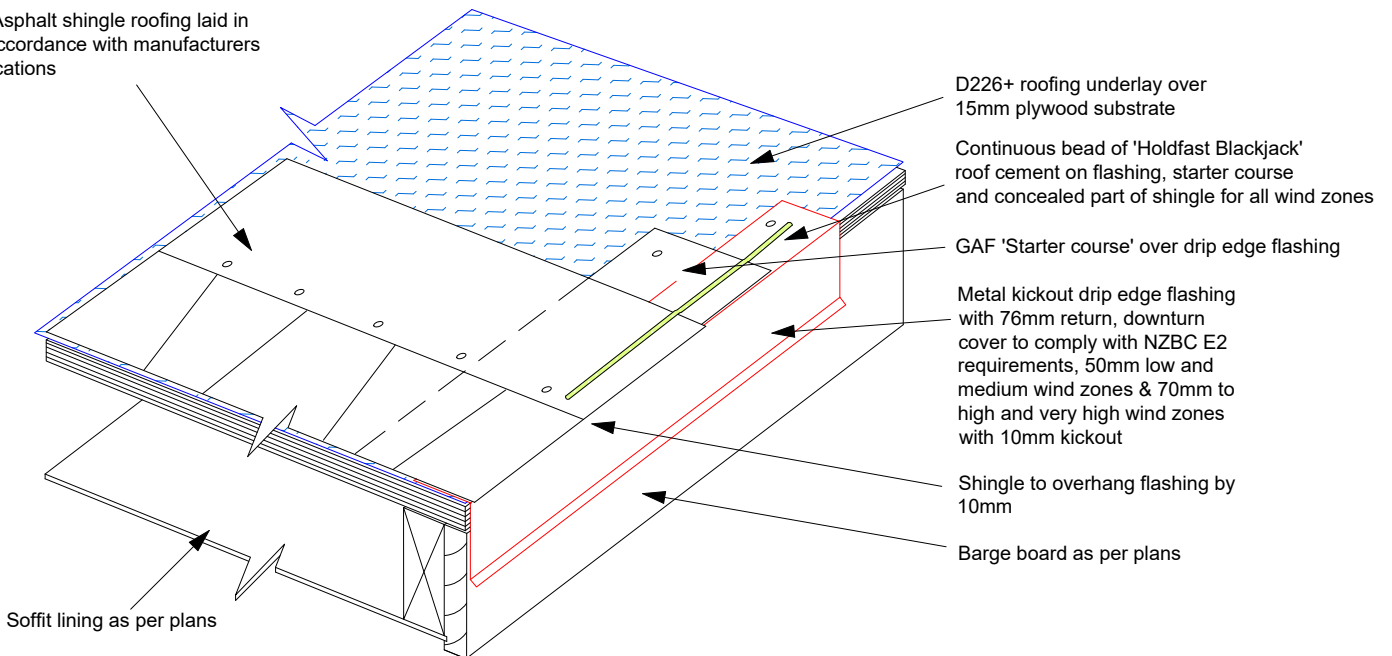

CONSTRUCTION DETAILS FOR 'GAF ASPHALT SHINGLE ROOFING SYSTEM'

'GAF' Asphalt shingle roofing laid in strict accordance with manufacturers specifications

	DRAWING: BARGE END DETAIL	DATE: 24 JUNE 2018	DETAIL: 13	
	DETAILS FOR: ASPHALT SHINGLE ROOFING	SCALE: N/A		